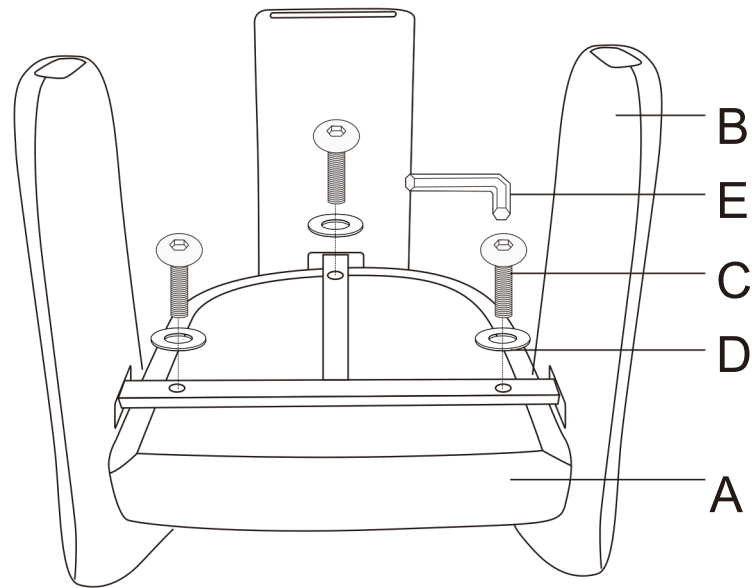

# BELAVISTA DINING CHAIR

## Assembly Instruction

STEP 1. PLEASE FIX THE LEGS TO SEATER WITH F.SCREWS

(  ) AND E WASHERS  
 (  ) AS SHOWN.

A		1PC	B		1PC	C	 M6*30MM	3PCS
D		3PCS	E		1PC	F		1PC