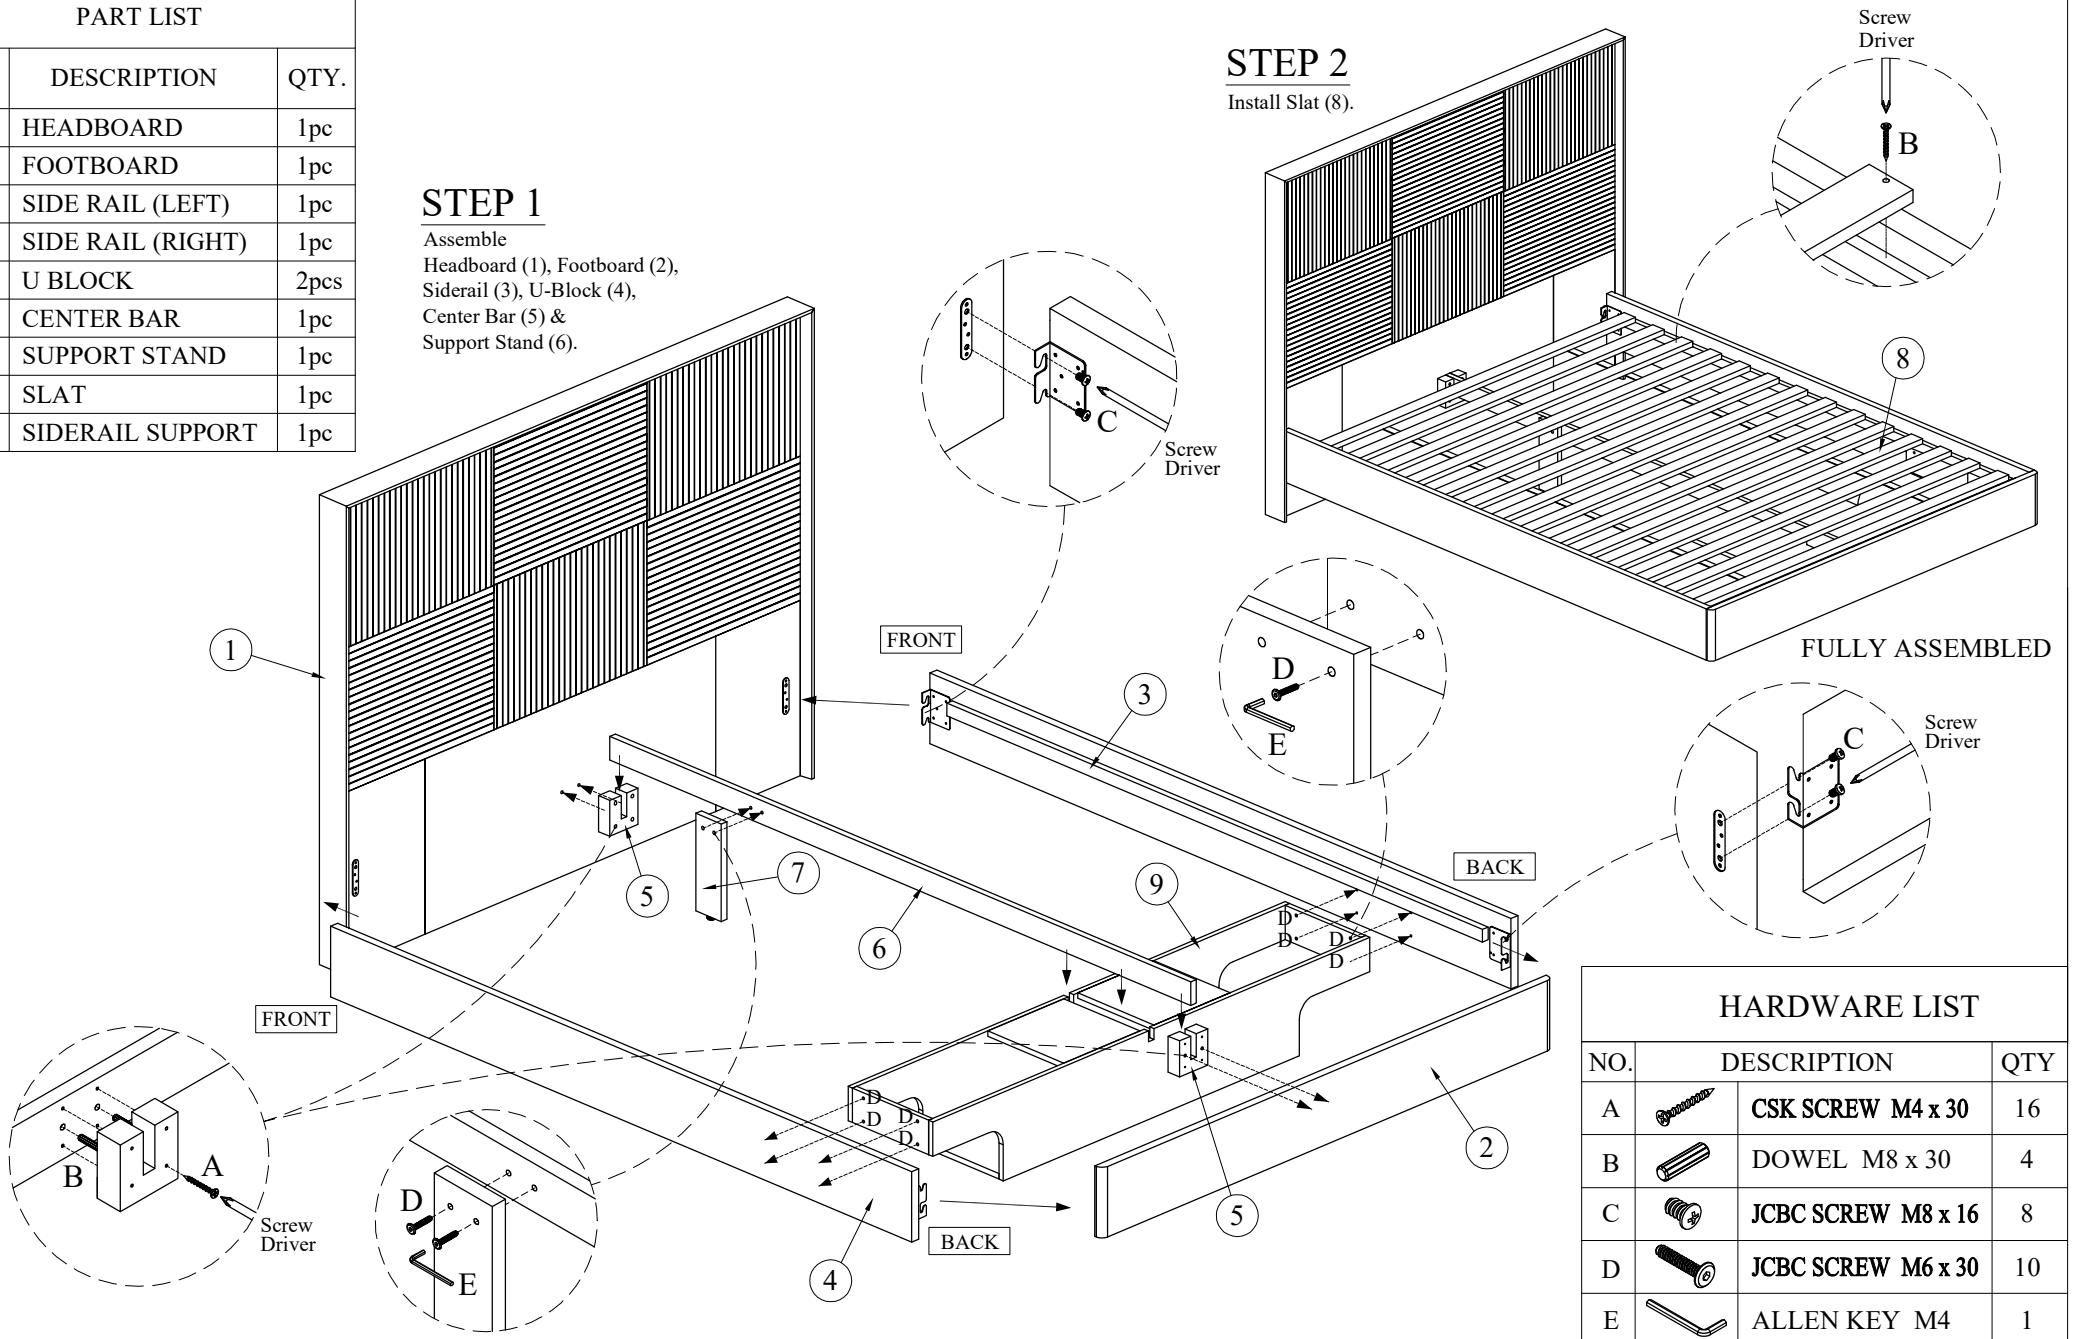

PART LIST

NO.	DESCRIPTION	QTY.
1	HEADBOARD	1pc
2	FOOTBOARD	1pc
3	SIDE RAIL (LEFT)	1pc
4	SIDE RAIL (RIGHT)	1pc
5	U BLOCK	2pcs
6	CENTER BAR	1pc
7	SUPPORT STAND	1pc
8	SLAT	1pc
9	SIDERAIL SUPPORT	1pc

STEP 1

Assemble Headboard (1), Footboard (2), Siderail (3), U-Block (4), Center Bar (5) & Support Stand (6).

STEP 2

Install Slat (8).

HARDWARE LIST

NO.	DESCRIPTION	QTY
A	CSK SCREW M4 x 30	16
B	DOWEL M8 x 30	4
C	JCBC SCREW M8 x 16	8
D	JCBC SCREW M6 x 30	10
E	ALLEN KEY M4	1