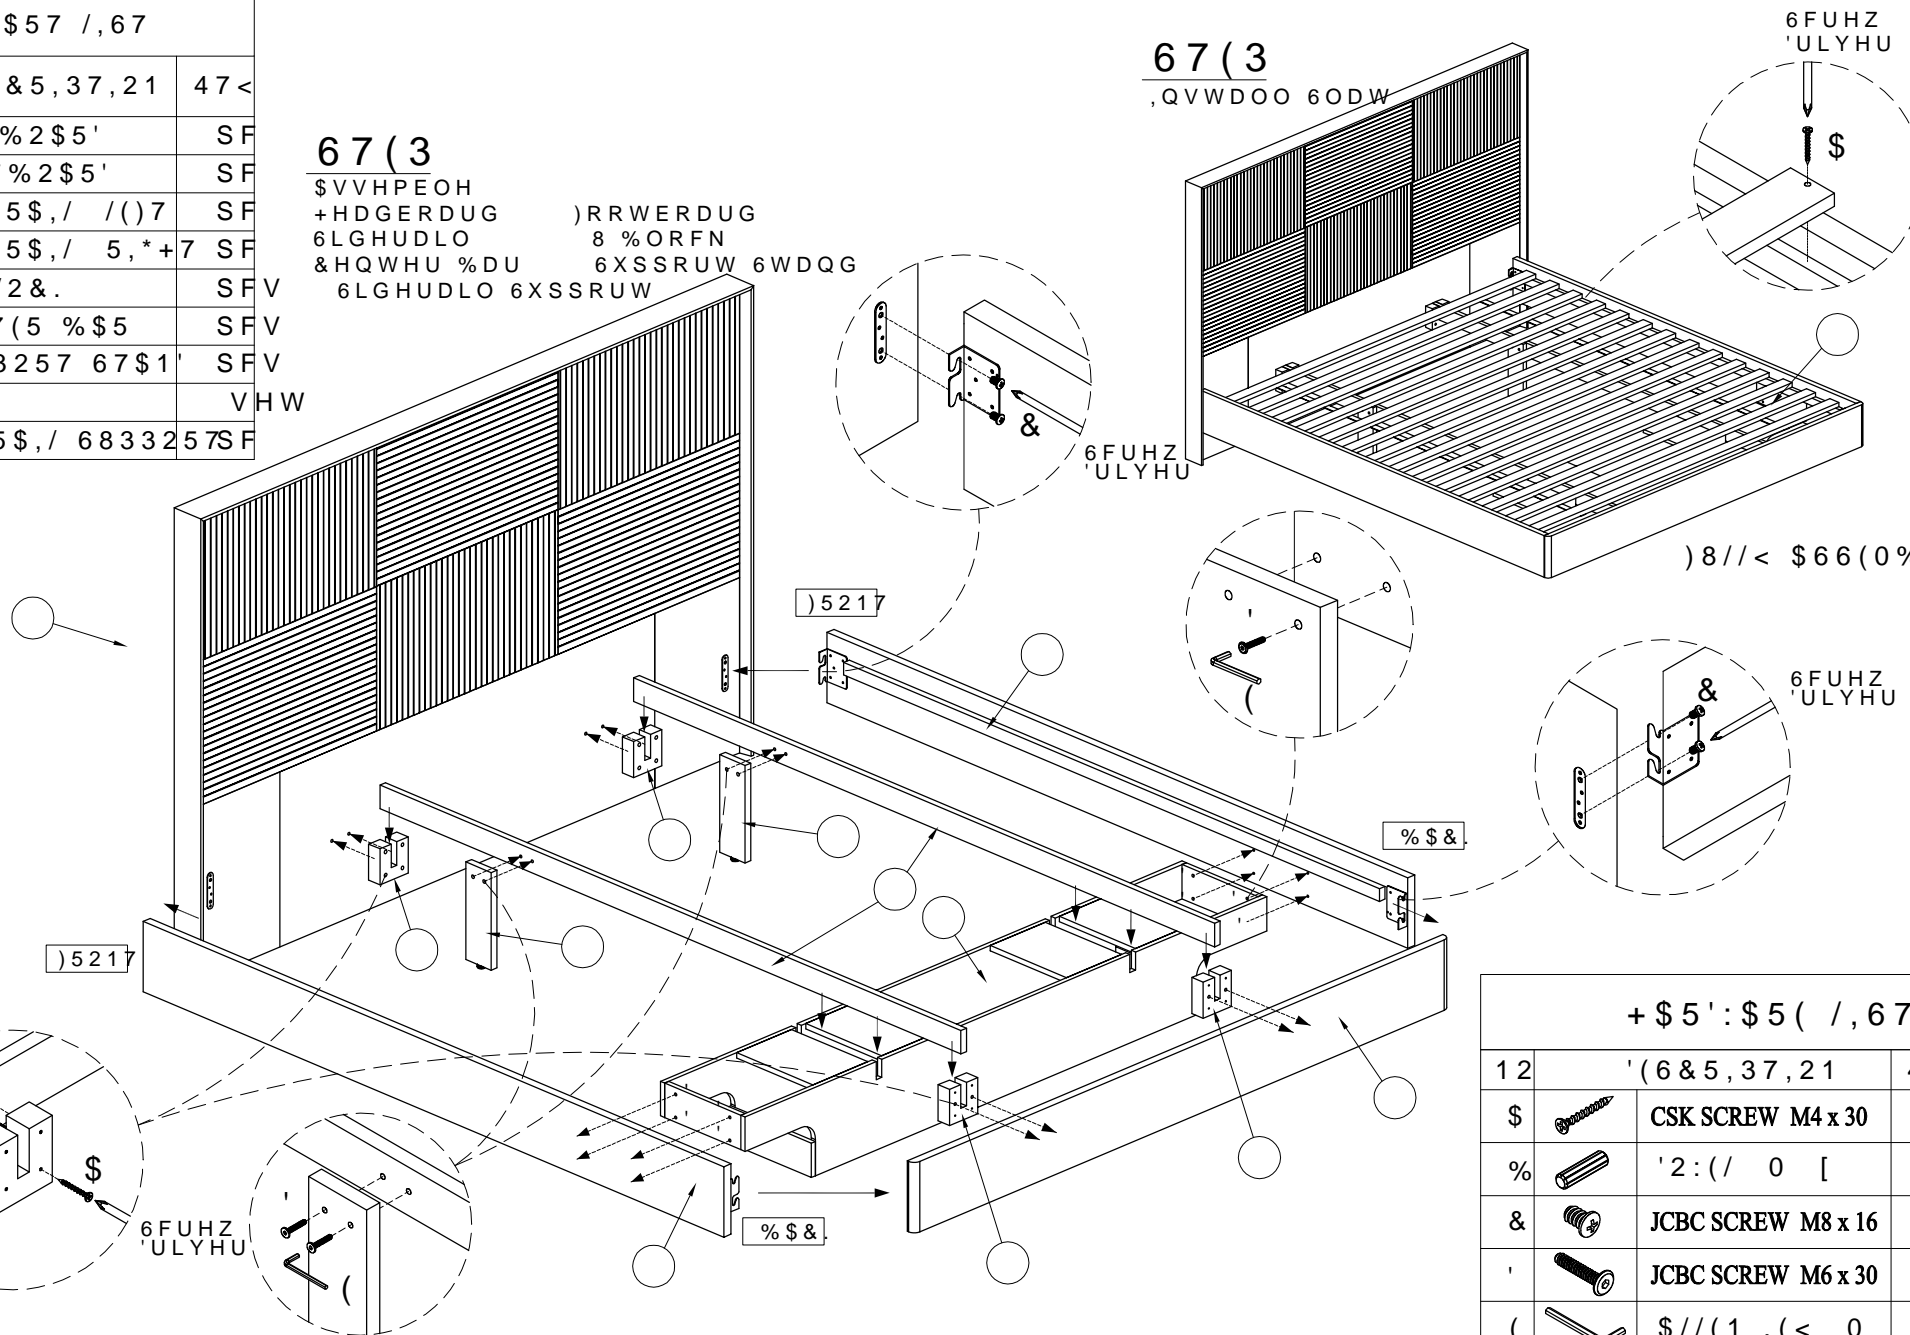

(/ 5 , 6 . , 1 * % (')

7KDQN \RX IRU SXUFKDV LQJ WKL V TXDOLW\ SURGXFW %H VYUH WR FK
FDUHIXOO\ IRU VPD OO SDUWV WKDW PD\ KDYH FRPH ORRVH , EQVLEGH (W

3$57 / , 67		
12	' (6 & 5 , 37 , 21	47 <
	+($ ' % 2 $ 5 ')	SF
	) 2 2 7 % 2 $ 5 ')	SF
	6 , ' (5 $, / / ( ) 7	SF
	6 , ' (5 $, / 5 , * + 7	SF
	8 % / 2 & .	SF V
	& (1 7 (5 % $ 5	SF V
	6 8 3 3 2 5 7 6 7 $ 1 ')	SF V
	6 / $ 7	V H W
	6 , ' (5 $, / 6 8 3 3 2 5 7 S F	

67(3

$VVHPEOH
+HDGERDUG)RRWERDUG
6LGHUDLO 8 %ORFN
&HQWHU %DU 6XSSRUW 6WDQG
6LGHUDLO 6XSSRUW

67(3

, QVWDOO 6ODW

) 8 // < $ 6 6 (0 % / (')

+ $ 5 ' : $ 5 (/ , 6 7		
12	' (6 & 5 , 37 , 21	47 <
$	CSK SCREW M4 x 30	
%	' 2 : (/ 0 [	
&	JCBC SCREW M8 x 16	
'	JCBC SCREW M6 x 30	
(	$ // (1 . (< 0