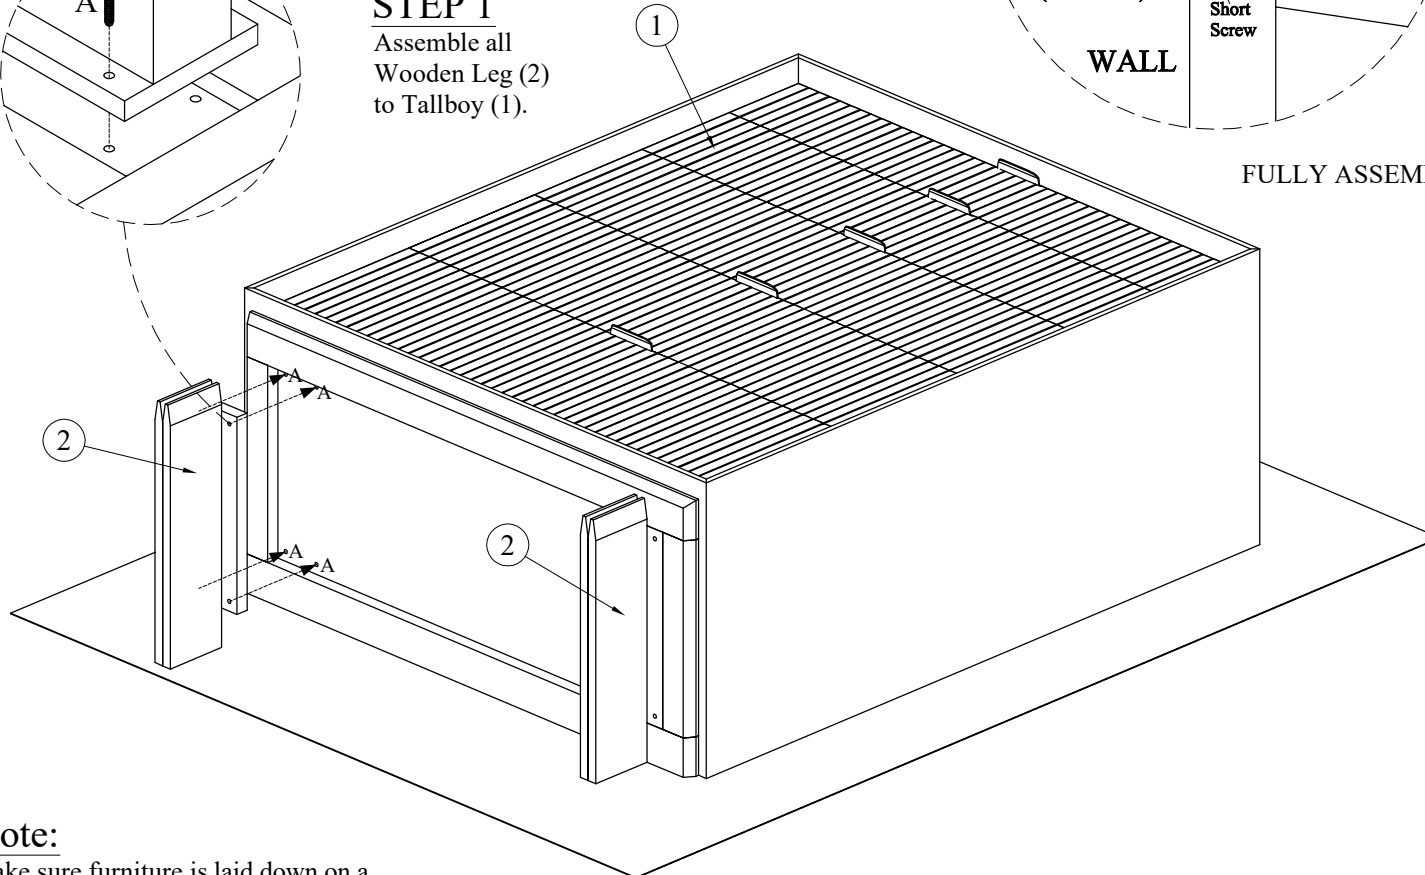

PART LIST

NO.	DESCRIPTION	QTY.
1	CHEST OF DRAWER	1pc
2	WOODEN LEG	2pcs

Reminder:

For safety, make sure *furniture* is secured to the wall with *anti-tipping kits* provided.

FULLY ASSEMBLED

STEP 1

Assemble all Wooden Leg (2) to Tallboy (1).

Note:

Make sure furniture is laid down on a *clean flat surface* (carton box or soft cloth) to prevent any *scratch* to the furniture.

ANTI - TIPPING KITS

Bracket
Qty: 2pcs

Short Screw
Qty: 1pc

Long Screw
Qty: 1pc