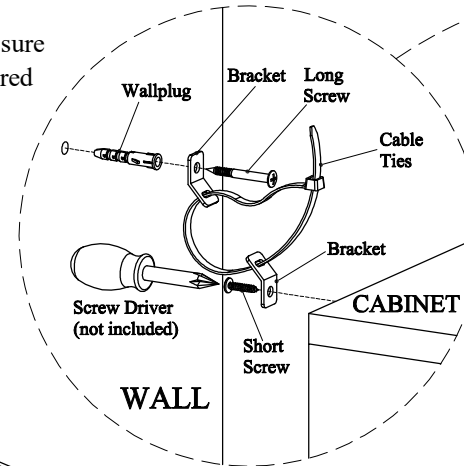

ELRIS CHEST OF DRAWER

Thank you for purchasing this quality product. Be sure to check all packing material carefully for small parts that may have come loose inside the carton during shipment.

INSTRUCTION SHEET

PART LIST

NO.	DESCRIPTION	QTY.
1	CHEST OF DRAWER	1pc
2	WOODEN LEG	2pcs

Reminder:

For safety, make sure *furniture* is secured to the wall with *anti-tipping kits* provided.

FULLY ASSEMBLED

STEP 1

Assemble all Wooden Leg (2) to Tallboy (1).

Note:

Make sure furniture is laid down on a *clean flat surface* (carton box or soft cloth) to prevent any *scratch* to the furniture.

ANTI - TIPPING KITS

Bracket
Qty: 2pcs

Short Screw
Qty: 1pc

Long Screw
Qty: 1pc