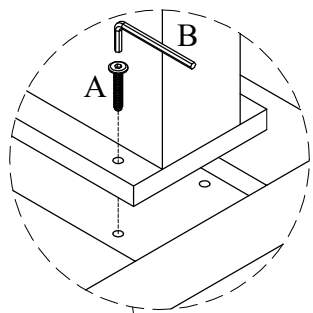

PART LIST

NO.	DESCRIPTION	QTY.
1	CHEST OF DRAWER	1pc
2	WOODEN LEG	2pcs

Reminder:

For safety, make sure *furniture* is secured to the wall with *anti-tipping kits* provided.

FULLY ASSEMBLED

STEP 1

Assemble all Wooden Leg (2) to Tallboy (1).

Note:

Make sure furniture is laid down on a *clean flat surface* (carton box or soft cloth) to prevent any *scratch* to the furniture.

ANTI - TIPPING KITS

Bracket
Qty: 2pcs

Short Screw
Qty: 1pc

Long Screw
Qty: 1pc