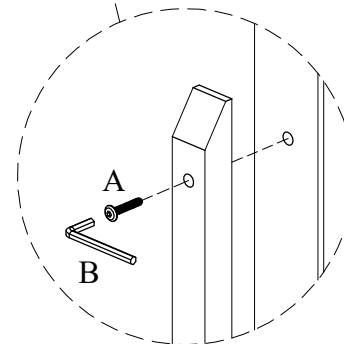

PART LIST

NO.	DESCRIPTION	QTY.
1	DRESSER	1pc
2	WOODEN LEG	2pcs
3	MIRROR	1pc
4	MIRROR SUPPORT	2pcs

STEP 1

Mount all Wooden Leg (2) to Dresser (1).

STEP 2

Assemble Mirror (3) to Dresser (1) with Mirror Support (4).

FULLY ASSEMBLED

Note:

Make sure furniture is laid down on a *clean flat surface* (carton box or soft cloth) to prevent any *scratch* to the furniture.

HARDWARE LIST

NO.	DESCRIPTION	QTY
A	 JCBC M6 x 30	16
B	 ALLEN KEY M4	1